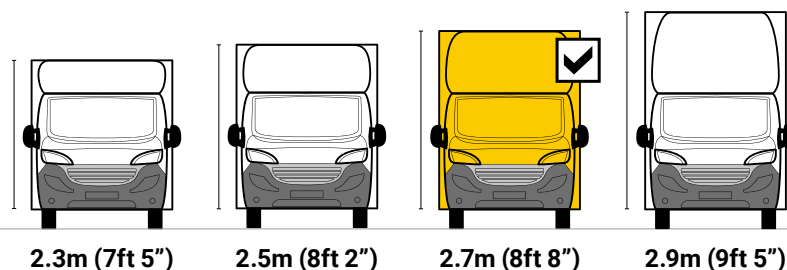

INTERNAL CARGO ROOF HEIGHT OPTIONS