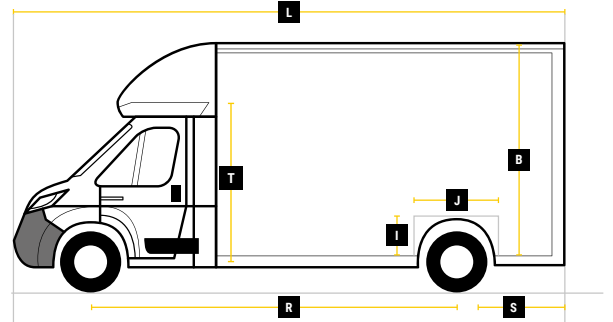

## DIMENSIONS

### ECOMAX

**L 3.5M H 2.7M W 2.3M W-TRAK**

**MAX PAYLOAD  
UP TO 1460KG**

**MAX VOLUME  
UP TO 22M<sup>3</sup>**

**GVW  
3500KG**

#### Internal Cargo Dimensions

A	Load Length	3500mm
B	Load Height	2700mm
C	Load Width	2300mm
D	Height through rear doors	2545mm
E	Width through rear doors	2135mm
F	Between Wheel Arches	1590mm
G	Bulk Head to Wheel Arches	1900mm
H	Wheel Arch to Rear Frame	750mm
I	Wheel Arch Height	310mm
J	Wheel Arch Length	870mm

#### Exterior Dimensions

K	Wheel Arch Width	355mm
L	Total Length	6020mm
M	Total Height	3355mm
N	Total Width Excluding Mirrors	2340mm
O	Total Width Including Mirrors	2790mm
P	Loading Height [Std Susp]	550mm
Q	Ground Clearance	320mm
R	Wheel Base	3870mm
S	Rear Overhang	765mm
T	Cab Height	1750mm