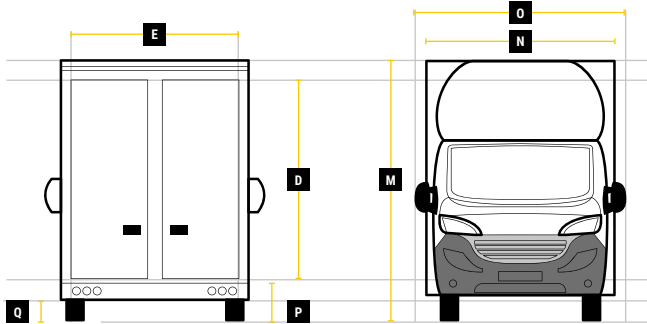

## DIMENSIONS

### ECOMAX

**L 3.5M H 2.7M W 2.3M W-TRAK**

**MAX PAYLOAD  
UP TO 1460KG**

**MAX VOLUME  
UP TO 22M<sup>3</sup>**

**GVW  
3500KG**

#### Internal Cargo Dimensions

A	Load Length	3500mm
B	Load Height	2700mm
C	Load Width	2300mm
D	Height through rear doors	2545mm
E	Width through rear doors	2135mm
F	Between Wheel Arches	1590mm
G	Bulk Head to Wheel Arches	1900mm
H	Wheel Arch to Rear Frame	750mm
I	Wheel Arch Height	310mm
J	Wheel Arch Length	870mm

#### Exterior Dimensions

K	Wheel Arch Width	355mm
L	Total Length	6020mm
M	Total Height	3355mm
N	Total Width Excluding Mirrors	2340mm
O	Total Width Including Mirrors	2790mm
P	Loading Height [Std Susp]	550mm
Q	Ground Clearance	320mm
R	Wheel Base	3870mm
S	Rear Overhang	765mm
T	Cab Height	1750mm