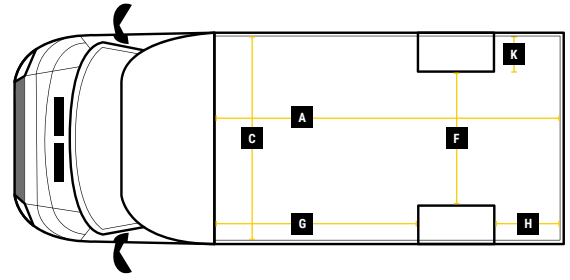

## DIMENSIONS

### ECOMAX

**L 3.5M H 2.7M W 2.3M W-TRAK**

**MAX PAYLOAD  
UP TO 1460KG**

**MAX VOLUME  
UP TO 22M<sup>3</sup>**

**GVW  
3500KG**

#### Internal Cargo Dimensions

A	Load Length	3500mm
B	Load Height	2700mm
C	Load Width	2300mm
D	Height through rear doors	2545mm
E	Width through rear doors	2135mm
F	Between Wheel Arches	1590mm
G	Bulk Head to Wheel Arches	1900mm
H	Wheel Arch to Rear Frame	750mm
I	Wheel Arch Height	310mm
J	Wheel Arch Length	870mm

#### Exterior Dimensions

K	Wheel Arch Width	355mm
L	Total Length	6020mm
M	Total Height	3355mm
N	Total Width Excluding Mirrors	2340mm
O	Total Width Including Mirrors	2790mm
P	Loading Height [Std Susp]	550mm
Q	Ground Clearance	320mm
R	Wheel Base	3870mm
S	Rear Overhang	765mm
T	Cab Height	1750mm