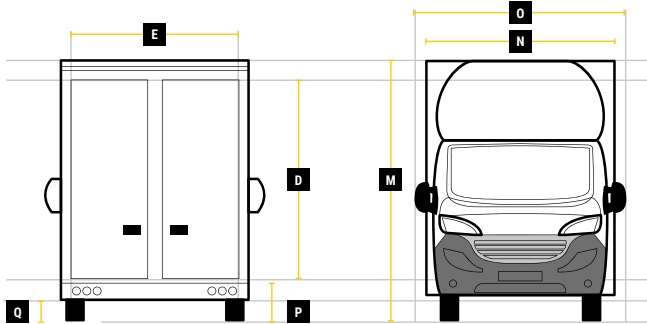

MaxiMover®

FIAT QUBE®

DIMENSIONS

CITYMAX

L 4.1M H 2.5M W 2.1M