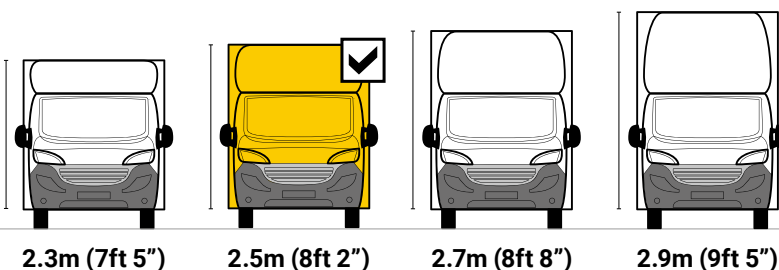

INTERNAL CARGO ROOF HEIGHT OPTIONS