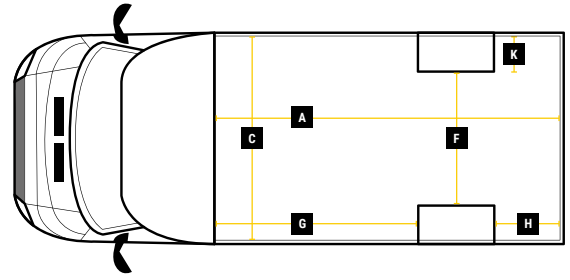

MaxiMover®

FIAT QUBE®

DIMENSIONS

CITYMAX

L 4.1M H 2.5M W 2.1M