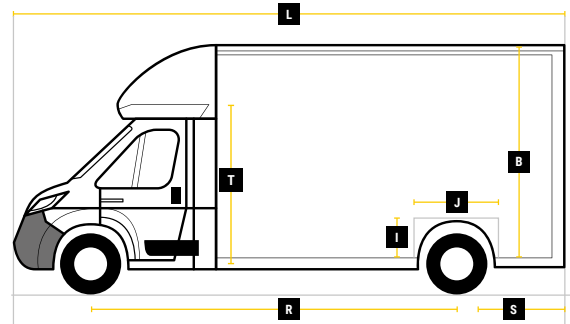

MaxiMover®

FIAT QUBE®

DIMENSIONS

CITYMAX

L 4.1M H 2.5M W 2.1M