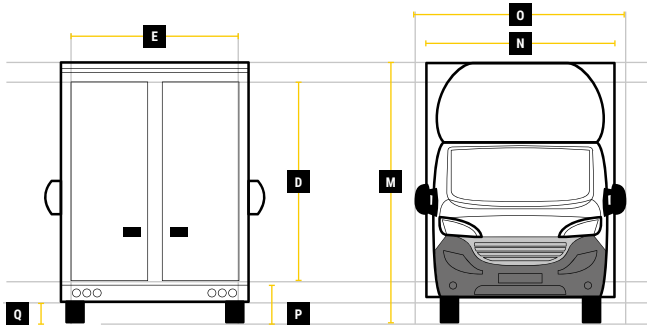

MaxiMover®

FIAT QUBE®

DIMENSIONS

CITYMAX

L 4.1M H 2.3M W 2.1M

**MAX PAYLOAD
UP TO 1470KG**

**MAX VOLUME
UP TO 20M³**

**GVW
3500KG**

Internal Cargo Dimensions

A	Load Length	4100mm
B	Load Height	2300mm
C	Load Width	2100mm
D	Height through rear doors	2105mm
E	Width through rear doors	1935mm
F	Between Wheel Arches	1390mm
G	Bulk Head to Wheel Arches	2490mm
H	Wheel Arch to Rear Frame	740mm
I	Wheel Arch Height	310mm
J	Wheel Arch Length	870mm

Exterior Dimensions

K	Wheel Arch Width	355mm
L	Total Length	6690mm
M	Total Height	2865mm
N	Total Width Excluding Mirrors	2140mm
O	Total Width Including Mirrors	2490mm
P	Loading Height [Std Susp]	550mm
Q	Ground Clearance	320mm
R	Wheel Base	4500mm
S	Rear Overhang	765mm
T	Cab Height	1750mm