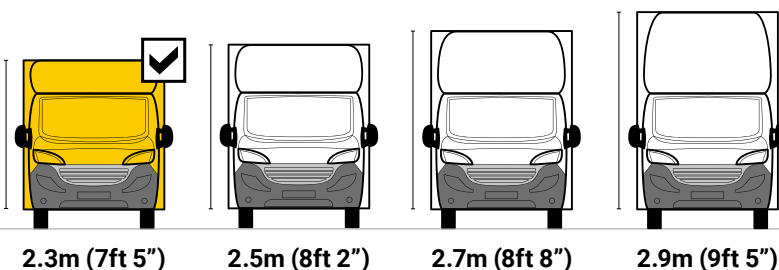

INTERNAL CARGO ROOF HEIGHT OPTIONS