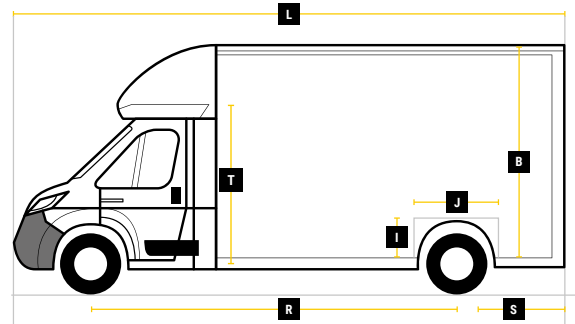

MaxiMover®

FIAT QUBE®

DIMENSIONS

CITYMAX

L 4.1M H 2.3M W 2.1M

**MAX PAYLOAD
UP TO 1470KG**

**MAX VOLUME
UP TO 20M³**

**GVW
3500KG**

Internal Cargo Dimensions

A	Load Length	4100mm
B	Load Height	2300mm
C	Load Width	2100mm
D	Height through rear doors	2105mm
E	Width through rear doors	1935mm
F	Between Wheel Arches	1390mm
G	Bulk Head to Wheel Arches	2490mm
H	Wheel Arch to Rear Frame	740mm
I	Wheel Arch Height	310mm
J	Wheel Arch Length	870mm

Exterior Dimensions

K	Wheel Arch Width	355mm
L	Total Length	6690mm
M	Total Height	2865mm
N	Total Width Excluding Mirrors	2140mm
O	Total Width Including Mirrors	2490mm
P	Loading Height [Std Susp]	550mm
Q	Ground Clearance	320mm
R	Wheel Base	4500mm
S	Rear Overhang	765mm
T	Cab Height	1750mm

All calculations are dependent upon the final build specification. Payload includes 1/4 tank of fuel without driver. Dimensions and specifications are based on rear barn door configuration. Terms & conditions apply.