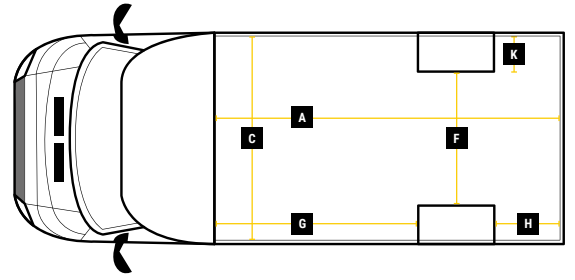

MaxiMover®

FIAT QUBE®

DIMENSIONS

CITYMAX

L 4.1M H 2.3M W 2.1M

**MAX PAYLOAD
UP TO 1470KG**

**MAX VOLUME
UP TO 20M³**

**GVW
3500KG**

Internal Cargo Dimensions

A	Load Length	4100mm
B	Load Height	2300mm
C	Load Width	2100mm
D	Height through rear doors	2105mm
E	Width through rear doors	1935mm
F	Between Wheel Arches	1390mm
G	Bulk Head to Wheel Arches	2490mm
H	Wheel Arch to Rear Frame	740mm
I	Wheel Arch Height	310mm
J	Wheel Arch Length	870mm

Exterior Dimensions

K	Wheel Arch Width	355mm
L	Total Length	6690mm
M	Total Height	2865mm
N	Total Width Excluding Mirrors	2140mm
O	Total Width Including Mirrors	2490mm
P	Loading Height [Std Susp]	550mm
Q	Ground Clearance	320mm
R	Wheel Base	4500mm
S	Rear Overhang	765mm
T	Cab Height	1750mm